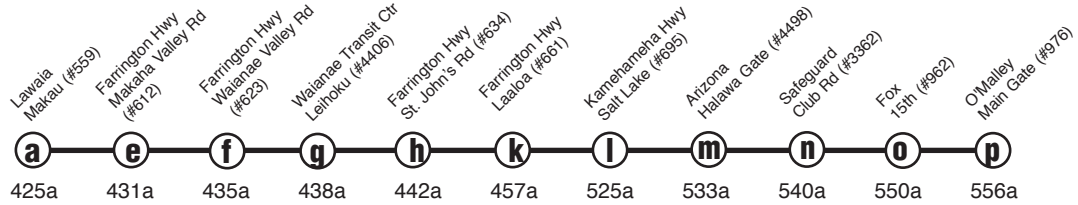

# Route PH1 Waianae Coast - Pearl Harbor Express Effective 3/7/21

## A.M. Weekday/State Holiday: Eastbound from Makaha to Pearl Harbor

## P.M. Weekday/State Holiday: Westbound from Pearl Harbor to Makaha

### Route PH1 Destination Signs

- AM To Pearl Harbor: PH1 EXPRESS PEARL HARBOR
- PM To the Waianae Coast: PH1 EXPRESS KAPOLEI MAKAHA

NOTE: Service on Route PH1 does not operate on New Year's Day, Martin Luther King Jr., Day, Presidents' Day, Memorial Day, Independence Day, Labor Day, Discoverers' Day, Veterans' Day, Thanksgiving Day, Christmas Day and during emergency military base closures.