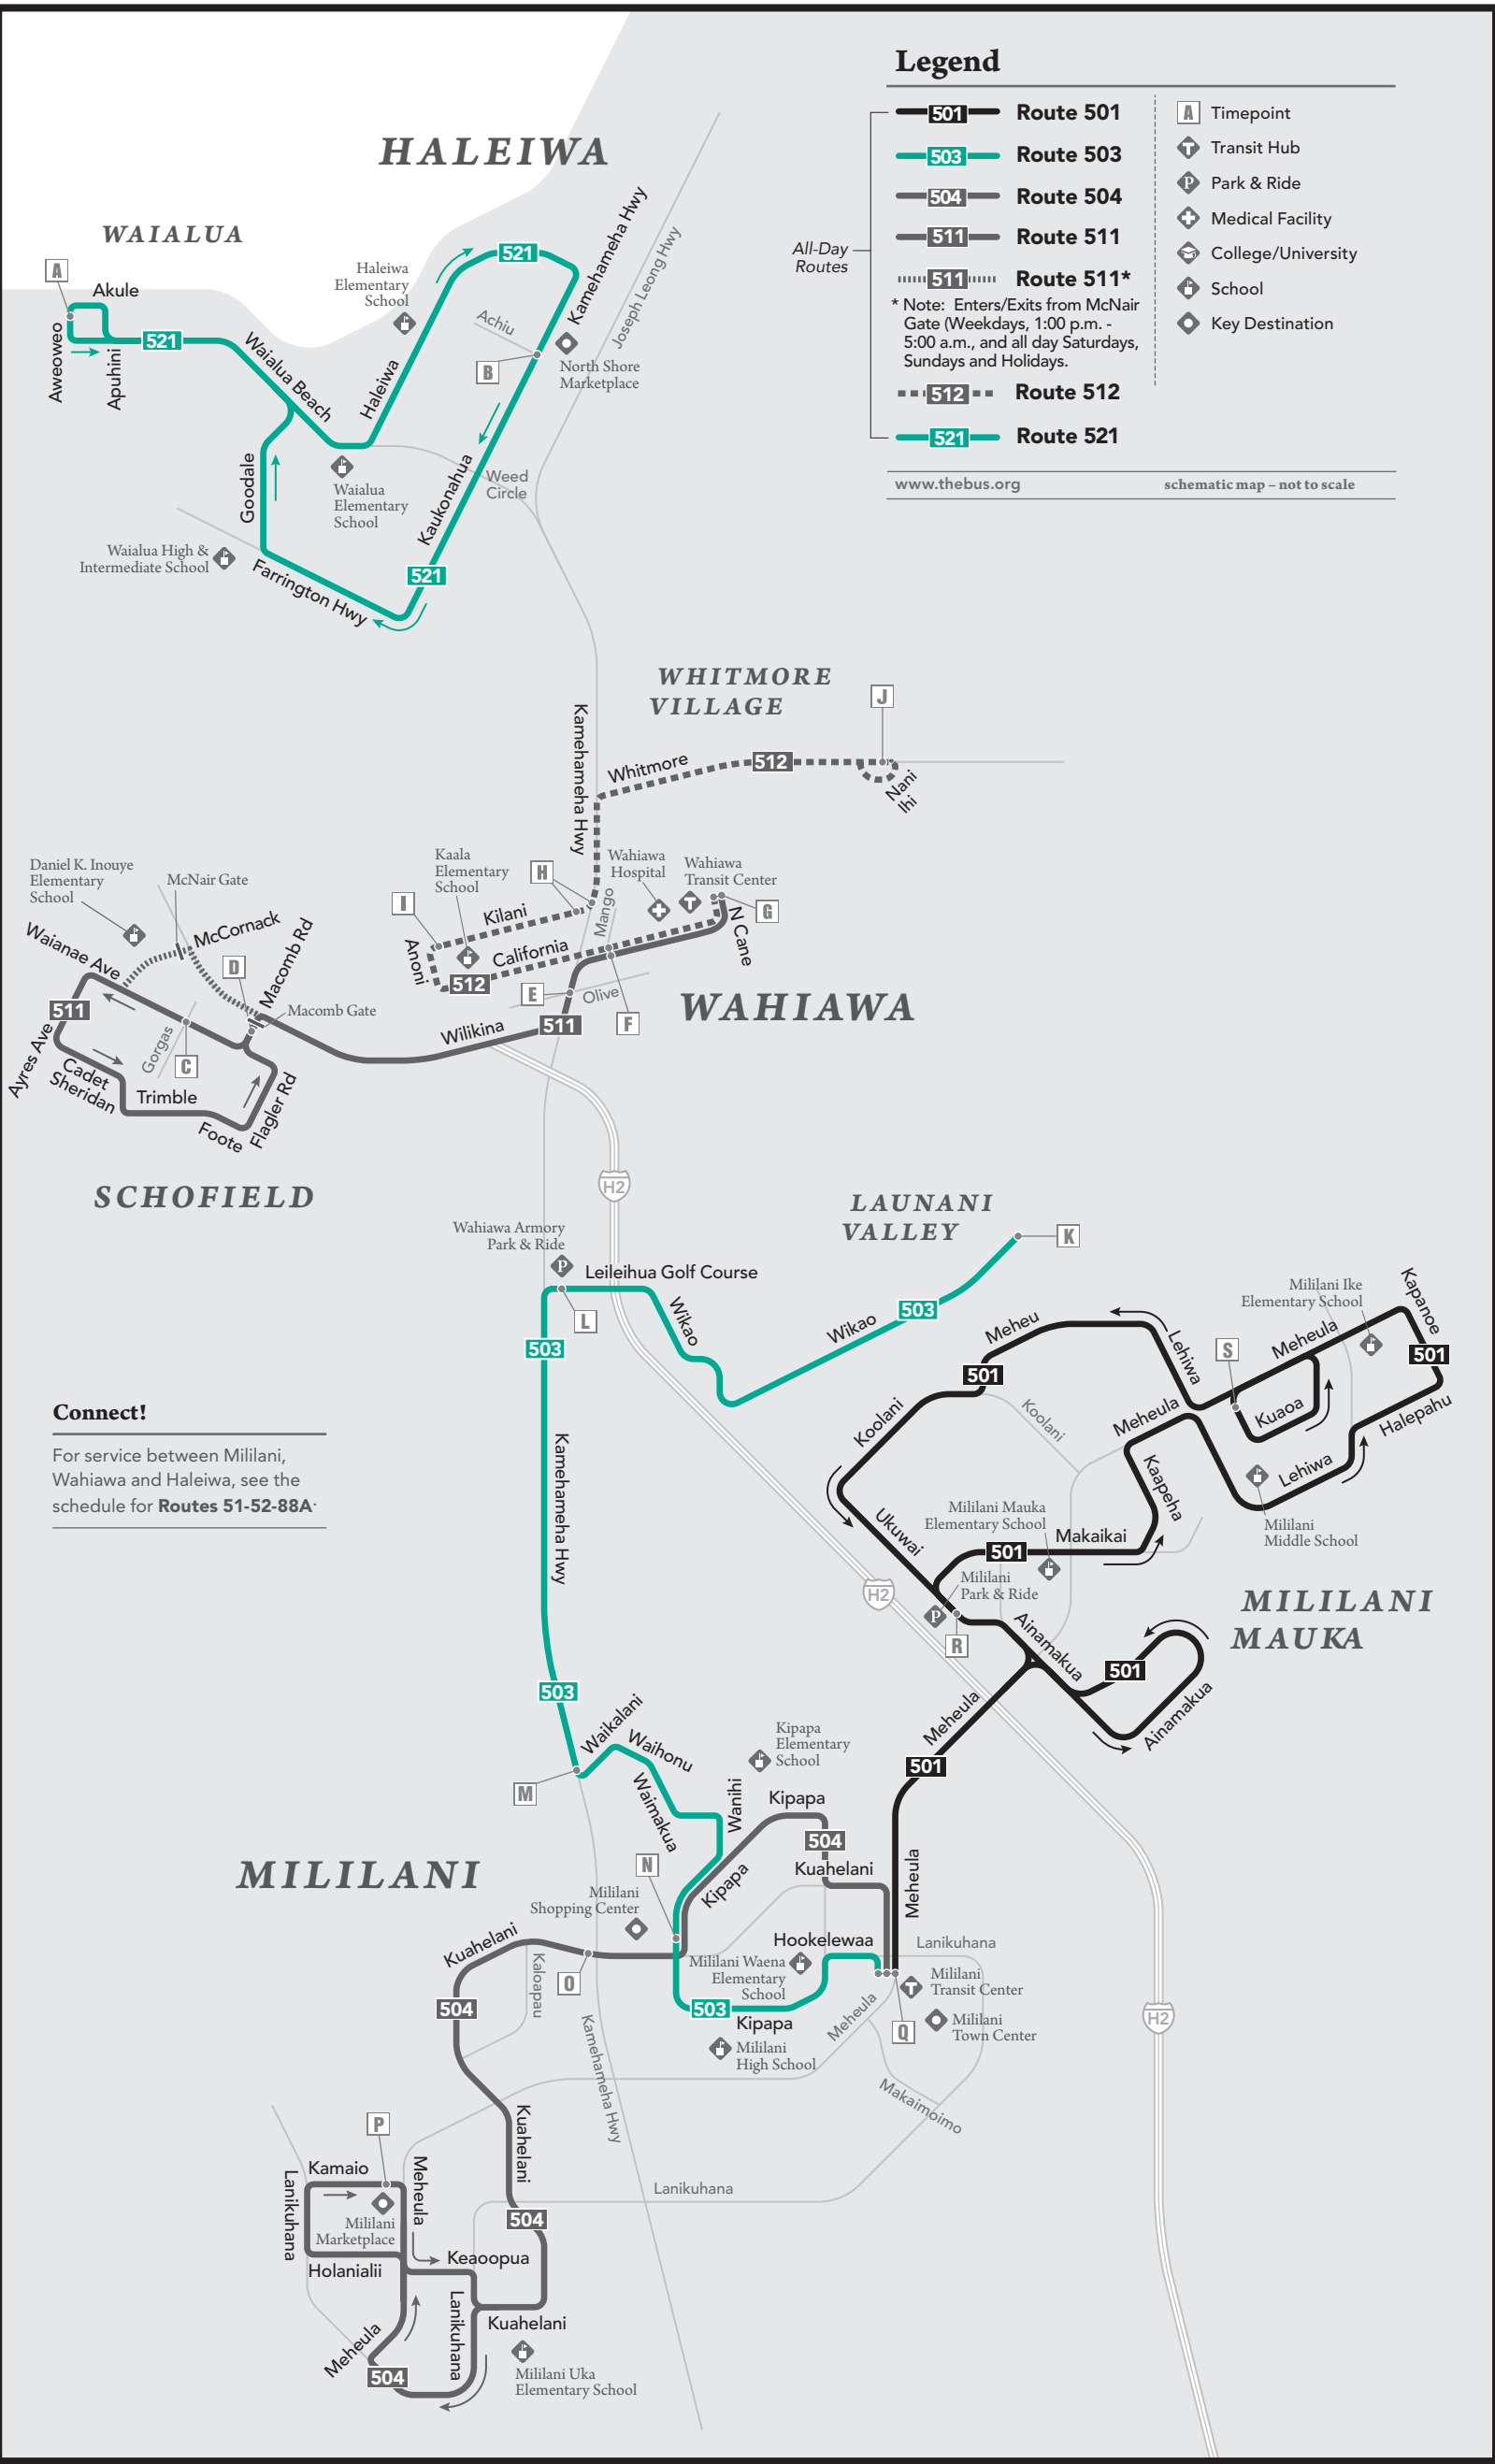

Legend

- Route 501**
 - Route 503**
 - Route 504**
 - Route 511**
 - Route 511***
 - Route 512**
 - Route 521**
- Timepoint
 - Transit Hub
 - Park & Ride
 - Medical Facility
 - College/University
 - School
 - Key Destination

www.thebus.org

schematic map - not to scale

All-Day Routes

Connect!

For service between Mililani, Wahiawa and Haleiwa, see the schedule for **Routes 51-52-88A**.