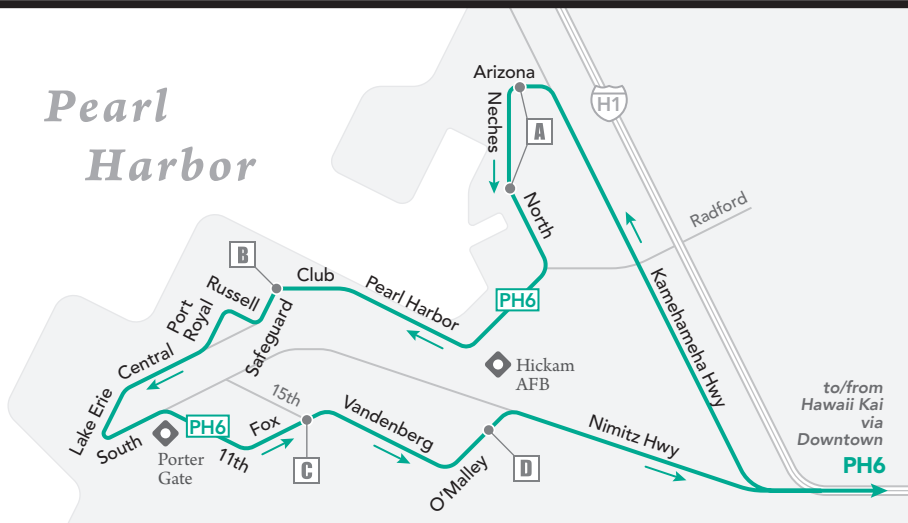

Pearl Harbor

Legend

- | | | |
|------------------|--------------------|-------------|
| Peak-Hour Routes | Route 80 | Timepoint |
| | Route 82 | Transit Hub |
| | Route PH6 | Park & Ride |
| | College/University | |
| | High School | |
| | Key Destination | |
| | State Capitol | |

www.thebus.org

schematic map - not to scale

PH6 to/from Pearl Harbor (see inset)